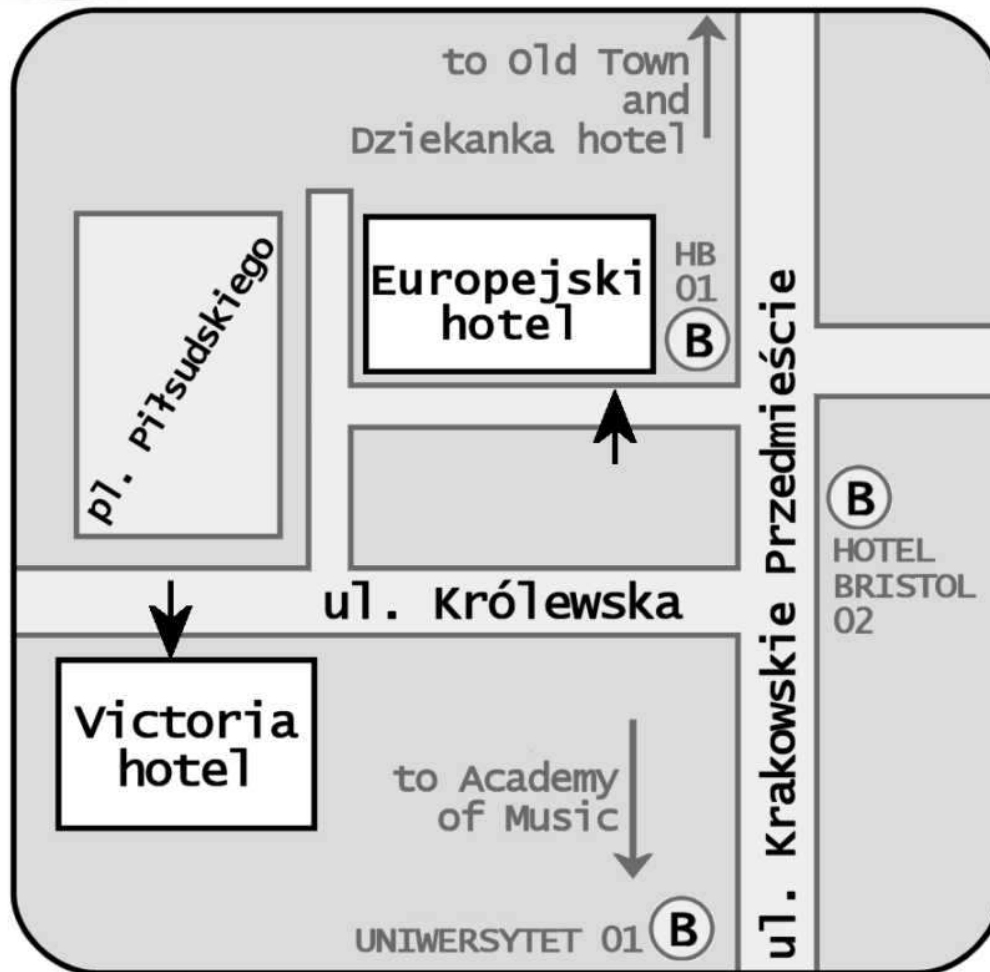

Europejski & Victoria hotels neighbourhood

(B) = bus stop with its
name and number

↑ = hotel
entrance

How to get to:

- Ochota Campus
 - ♦ by bus no. 175 (either from HOTEL BRISTOL 01 or UNIWERSYTET 01 to AKADEMIA MEDYCZNA).
- Academy of Music (Akademia Muzyczna)
 - ♦ 5-7 minutes on foot.
- Airport (Lotnisko Okęcie)
 - ♦ by bus no. 175 (from HOTEL BRISTOL 01 to the end).
- Railway Station (Dworzec Centralny)
 - ♦ by bus no. 175 (either from HOTEL BRISTOL 01 or UNIWERSYTET 01, 5 or 6 stops, to DW. CENTRALNY).