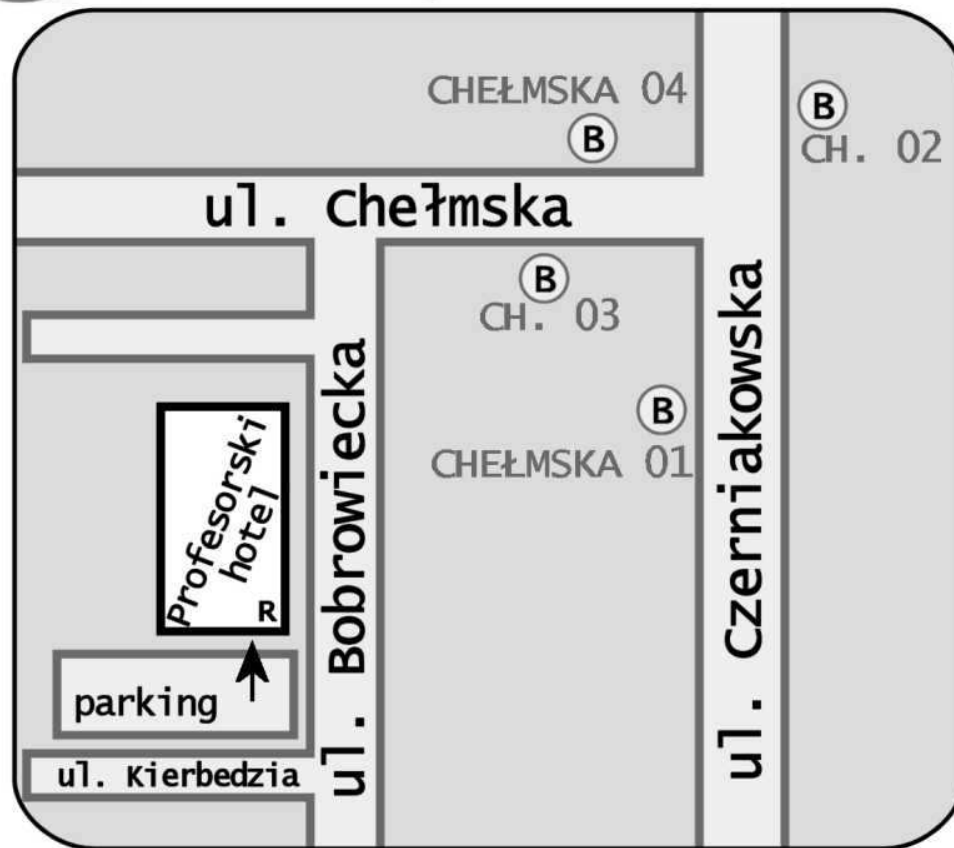

Profesorski Hotel neighbourhood

B = bus stop with its name and number
 ↑ = hotel entrance
 R = hotel restaurant

CAUTION!!! Profesorski Hotel belongs to a private college called 'Prywatna Wyższa Szkoła Businessu i Administracji' and actually there is no sign of the hotel outside!

How to get to:

- Ochota Campus
 - ♦ by bus no. 187 (from CHEŁMSKA 02, to WAWELSKA).
- Academy of Music (Akademia Muzyczna)
 - ♦ by bus no. 180 (from CHEŁMSKA 02 to ORDYNACKA),
 - ♦ or 10 minutes walk along CHEŁMSKA Street and then by bus no. 116 or 195 from DOLNA 02 to ORDYNACKA).
- Airport (Lotnisko Okęcie)
 - ♦ by bus no. 131 (from CHEŁMSKA 02) to the city centre (stop CENTRUM) and then by bus. no 175 to the end.
- Railway Station (Dworzec Centralny)
 - ♦ by bus no. 131 (from CHEŁMSKA 02 to the end).