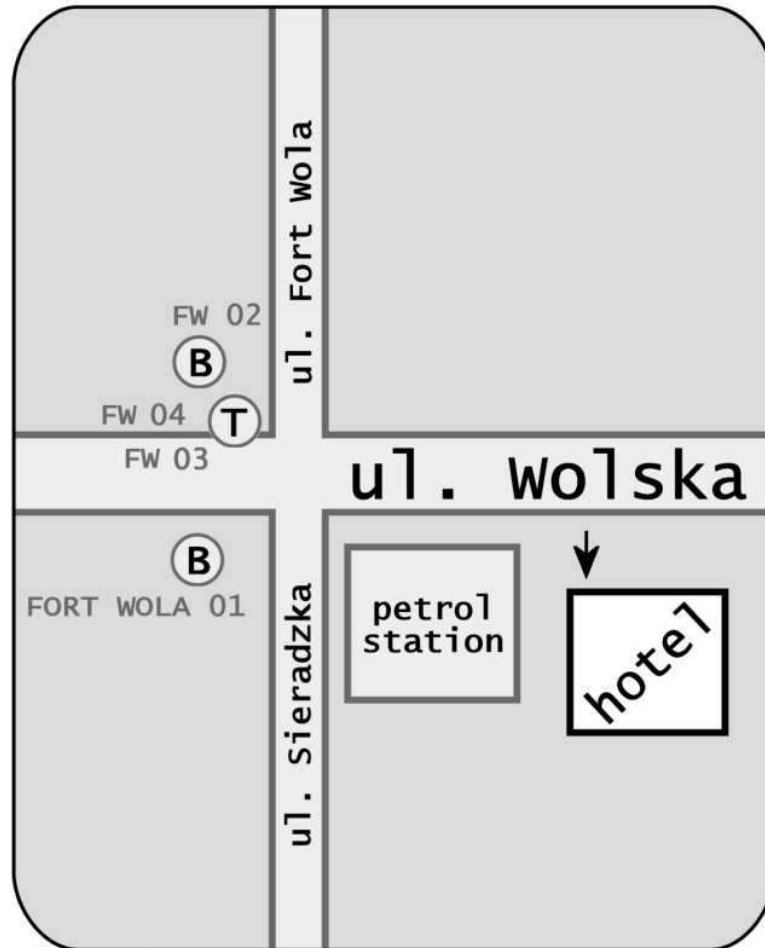

Innowacja Hotel neighbourhood

(B) = bus } stop with its
(T) = tram } name and number ↑ = hotel entrance

How to get to:

- Ochota Campus
 - ♦ by bus no. 408 (from FORT WOLA 01 to WAWELSKA),
 - ♦ or by bus no. 105 or 506 (from FORT WOLA 01) to PKP KASPRZAKA and there walk across the Prymasa Tysiąclecia Street (under the bridge) and then by bus no. 167, 186 or 408 (from PKP KASPRZAKA 05 either to WAWELSKA, KINO OCHOTA or BANACHA).
- Academy of Music (Akademia Muzyczna)
 - ♦ by bus no. 506 (from FORT WOLA 01 to NOWY ŚWIAT).
- Airport (Lotnisko Okęcie)
 - ♦ By tram no. 8 (from FORT WOLA 03 to PLAC ZAWISZY) and then by bus no. 175 from PLAC ZAWISZY 16 (near the Sobieski Hotel) to the end,
 - ♦ or by bus no. 506 (from FORT WOLA 01 to NOWY ŚWIAT) and then by bus no. 175 (from ORDYNACKA to the end).
- Railway Station (Dworzec Centralny)
 - ♦ by tram no. 8 or 10 (from FORT WOLA 03 to DWORZEC CENTRALNY).