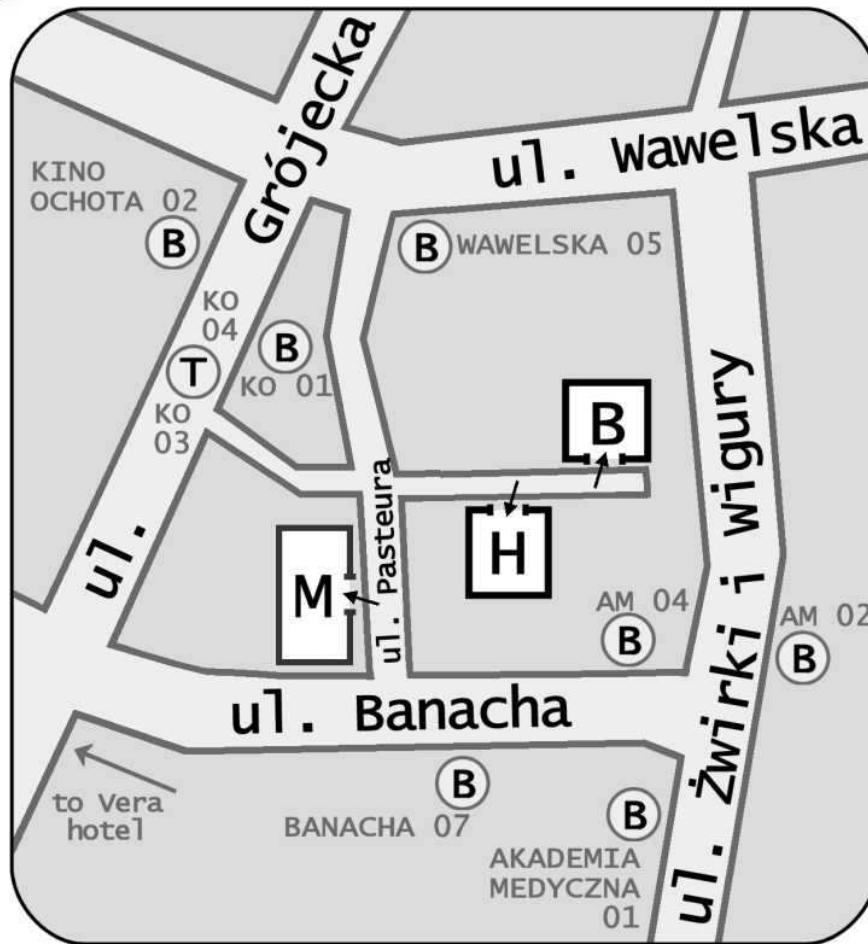

# Ochota campus

(B) = bus } stop with its  
 (T) = tram } name and number

[B] = Faculty of Biology  
 [H] = Heavy Ion Laboratory  
 [M] = Faculty of Mathematics

How to get to:

- Academy of Music (Akademia Muzyczna)
  - ♦ by bus no. 175 (from AKADEMIA MEDYCZNA 02 to NOWY ŚWIAT),
  - ♦ or by tram no. 7, 9 or 25 (from KINO OCHOTA 03 to MUZEUM NARODOWE).
- Airport (Lotnisko Okęcie)
  - ♦ by bus no. 175 or 188 (from AKADEMIA MEDYCZNA 01 to the end).
- Railway Station (Dworzec Centralny)
  - ♦ by bus no. 175 or 512 (from AKADEMIA MEDYCZNA 01 to DWORZEC CENTRALNY),
  - ♦ or by tram no. 7, 9 or 25 (from KINO OCHOTA 03 to DWORZEC CENTRALNY).