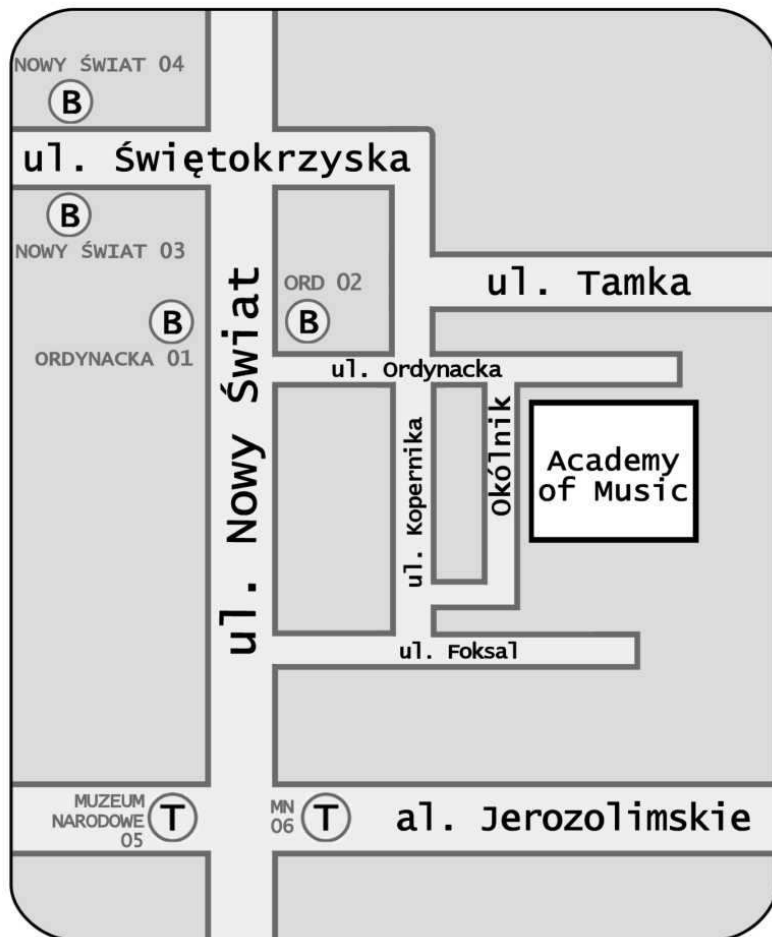

Academy of Music (Akademia Muzyczna)

neighbourhood

(B) = bus
(T) = tram
 } stop with its
 name and number

How to get to:

- Ochota Campus
 - ♦ by bus no. 175 (from ORDYNACKA 01 to AKADEMIA MEDYCZNA),
 - ♦ or by tram no. 7, 9 or 25 (from MUZEUM NARODOWE 06 to KINO OCHOTA).
- Airport (Lotnisko Okęcie)
 - ♦ by bus no. 175 (from ORDYNACKA 01 to the end).
- Railway Station (Dworzec Centralny)
 - ♦ By any tram from MUZEUM NARODOWE 06 (3 stops).